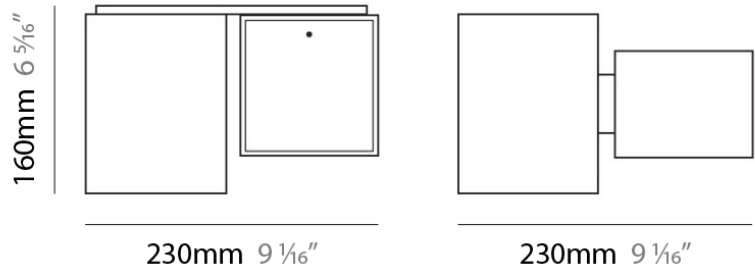

DOMINO SURFACE

D82074

PROJECT	_____
TYPE	_____
NOTES	_____
QUANTITY	_____
DATE	_____

GENERAL

Series: Domino
Brand: Panzeri
Division: Design
Mounting Type: Surface
Mounting Location: Ceiling

PHYSICAL

Shape: Cube
Length (mm): 230
Length (in): 9
Width (mm): 230
Width (in): 9
Height (mm): 160
Height (in): 6 5/16
Light Distribution: Direct
Weight (kg): 1.8
Weight (lbs): 4
Diffuser: Frosted White Glass
Fixture Material: Stainless Steel

ELECTRICAL

Number of Lamps: 2
Lamp Type: LED Retrofit
Lamp Shape: T4
Bulb Included: Bulb Not Included
Total Output Wattage (W): 6
Max. Wattage Per Lamp (W): 3
Lamp Base: G9
Input Voltage (V): 120

LED

OPTICAL

RATINGS AND CERTIFICATIONS

Certified By: CSA Certified to UL and CSA Standards
IP rating: IP40