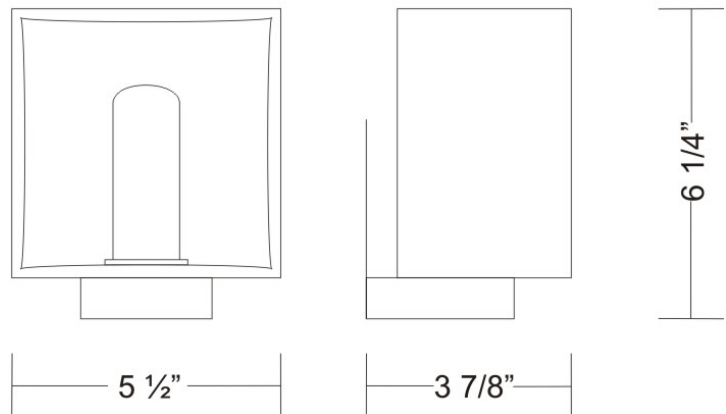

DOMINO SURFACE

D83103

PROJECT	
TYPE	
NOTES	
QUANTITY	
DATE	

GENERAL

Series: Domino
Brand: Panzeri
Division: Design
Mounting Type: Surface
Mounting Location: Wall
Subcategory: Sconce

PHYSICAL

Width (mm): 140
Width (in): 5 1/2
Height (mm): 159
Height (in): 6 1/4
Extension (mm): 98
Extension (in): 3 7/8
Weight (kg): 0.9
Weight (lbs): 2
Diffuser: Orange Glass
Fixture Material: Metal

ELECTRICAL

Number of Lamps: 1
Lamp Type: LED Retrofit / Halogen
Lamp Shape: T4
Bulb Included: Bulb Not Included
Total Output Wattage (W): 18 / 75
Max. Wattage Per Lamp (W): 18 / 75
Lamp Base: G9
Input Voltage (V): 120

LED

OPTICAL

RATINGS AND CERTIFICATIONS

Certified By: CSA Certified to UL and CSA Standards