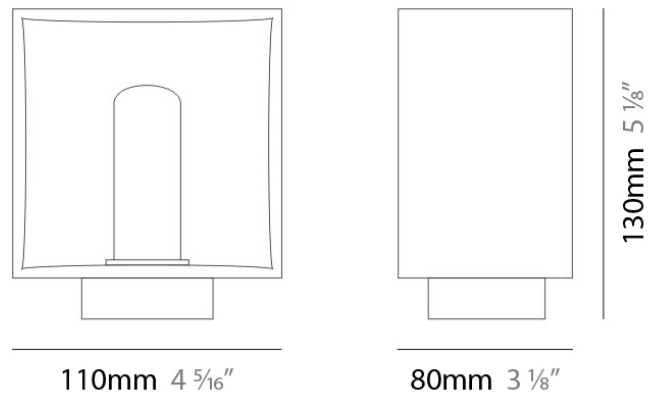

DOMINO PORTABLE

D84079

PROJECT
TYPE
NOTES
QUANTITY
DATE

GENERAL

Series: Domino
Brand: Panzeri
Division: Design
Mounting Type: Portable
Mounting Location: Table
Subcategory: Table

PHYSICAL

Shape: Cube
Length (mm): 110
Length (in): 4 ⁵/₁₆
Width (mm): 80
Width (in): 3 ¹/₈
Height (mm): 130
Height (in): 5 ¹/₈
Light Distribution: Omnidirectional
Weight (kg): 1.23
Weight (lbs): 2.7
Diffuser: Matte White Blown Glass
Fixture Finish: Metallic Gray
Fixture Material: Glass / Aluminum

ELECTRICAL

Number of Lamps: 1
Lamp Type: LED Retrofit
Lamp Shape: T4
Bulb Included: Bulb Not Included
Total Output Wattage (W): 3
Max. Wattage Per Lamp (W): 3
Lamp Base: G9
Input Voltage (V): 120

LED

OPTICAL

RATINGS AND CERTIFICATIONS

Certified By: CSA Certified to UL and CSA Standards
IP rating: IP40