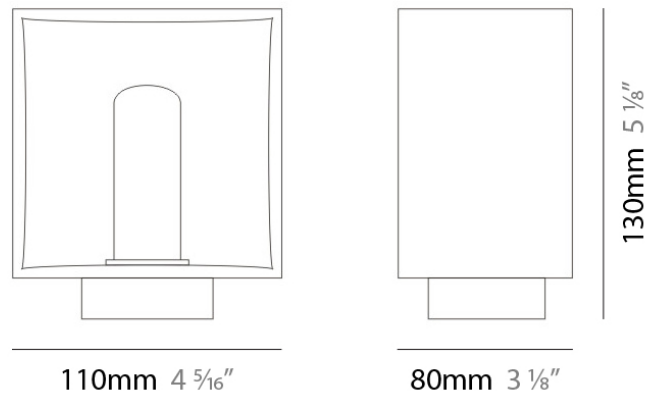

DOMINO PORTABLE

D84080

PROJECT	
TYPE	
NOTES	
QUANTITY	
DATE	

GENERAL

Series: Domino
Brand: Panzeri
Division: Design
Mounting Type: Portable
Mounting Location: Table
Subcategory: Table

PHYSICAL

Shape: Cube
Length (mm): 110
Length (in): 4 ⁵/₁₆
Width (mm): 80
Width (in): 3 ¹/₈
Height (mm): 130
Height (in): 5 ¹/₈
Light Distribution: Omnidirectional
Weight (kg): 1.23
Weight (lbs): 2.7
Diffuser: Black Blown Glass
Fixture Finish: Metallic Gray
Fixture Material: Glass / Aluminum

ELECTRICAL

Number of Lamps: 1
Lamp Type: LED Retrofit
Lamp Shape: T4
Bulb Included: Bulb Not Included
Total Output Wattage (W): 3
Max. Wattage Per Lamp (W): 3
Lamp Base: G9
Input Voltage (V): 120

LED

OPTICAL

RATINGS AND CERTIFICATIONS

Certified By: CSA Certified to UL and CSA Standards
IP rating: IP40