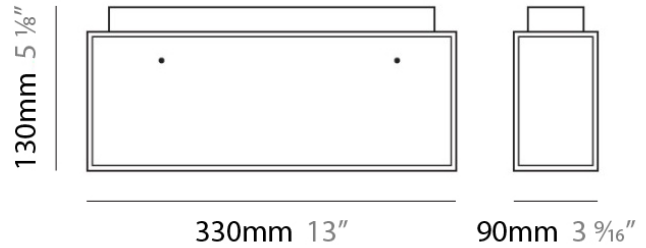

DOMINO SURFACE

D82075

PROJECT
TYPE
NOTES
QUANTITY
DATE

GENERAL

Series: Domino
Brand: Panzeri
Division: Design
Mounting Type: Surface
Mounting Location: Ceiling
Subcategory: Ambient

PHYSICAL

Shape: Rectangle
Length (mm): 330
Length (in): 13
Width (mm): 90
Width (in): 3 1/2
Height (mm): 130
Height (in): 5 1/8
Light Distribution: Downlight
Weight (kg): 2.3
Weight (lbs): 5
Diffuser: Frosted White Glass
Fixture Material: Stainless Steel

ELECTRICAL

Number of Lamps: 3
Lamp Type: LED Retrofit / Halogen
Lamp Shape: T4
Bulb Included: Bulb Not Included
Total Output Wattage (W): 21 / 105
Max. Wattage Per Lamp (W): 7 / 35
Lamp Base: G9
Input Voltage (V): 120

LED

OPTICAL

RATINGS AND CERTIFICATIONS

Certified By: CSA Certified to UL and CSA Standards
IP rating: IP40